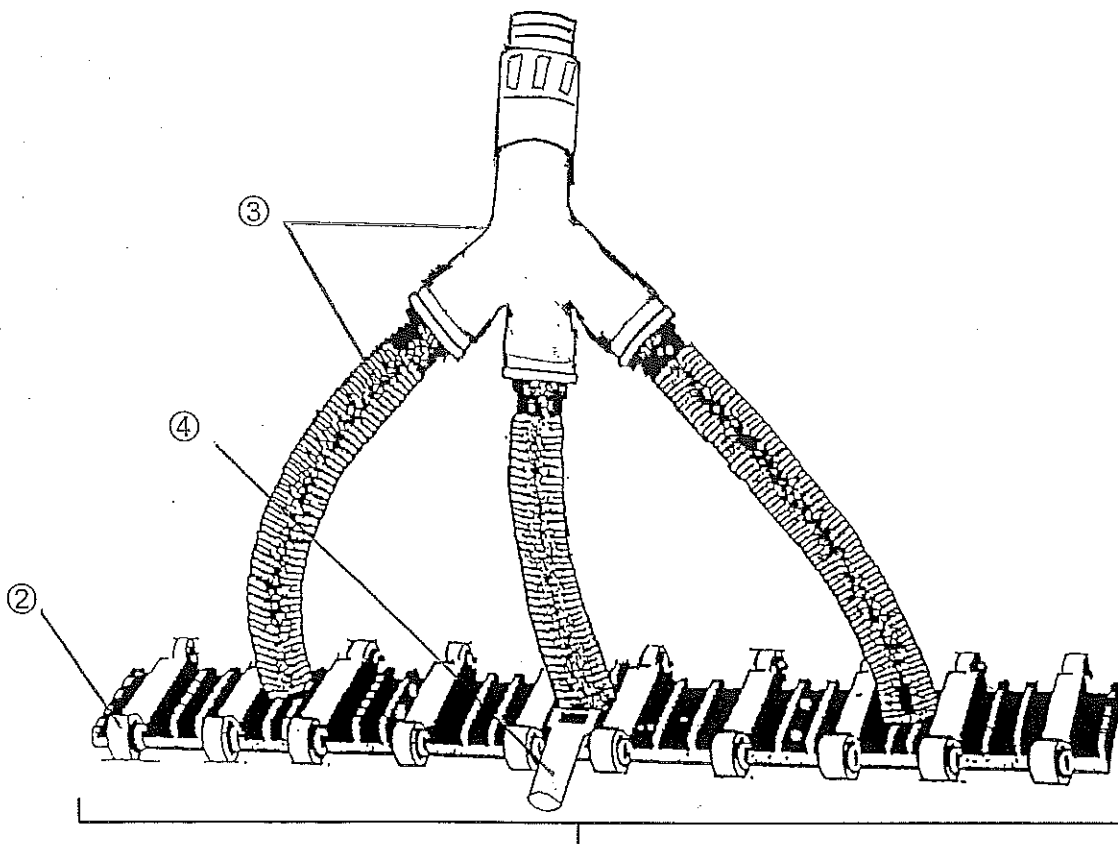

Maxi-Sweep

POOL & FOUNTAIN PORTABLE VACUUM SYSTEMS®

Maxi-Sweep, Inc.

2297 Tall Grass Road, Unit D • Grand Junction, CO 81505 • (970) 858-7266 • Fax (970)858-7404
www.maxisweep.com • sales@maxisweep.com

VACUUM HEAD SCHEMATIC

1. VR-0100 Maxi-Sweep Vacuum Head (specify 30", 36" or 42")
2. VR-0101 Vacuum Head Wheel Assembly
3. VR-0102 Vacuum Head Yoke Assembly
4. V-0103 Stainless Steel Snap Handle
5. VR-0111 Bottom Head Section (specify 30", 36" or 42")

① VR-0100 MAXI-SWEEP 36" VACUUM HEAD SHOWN

May 18, 2011